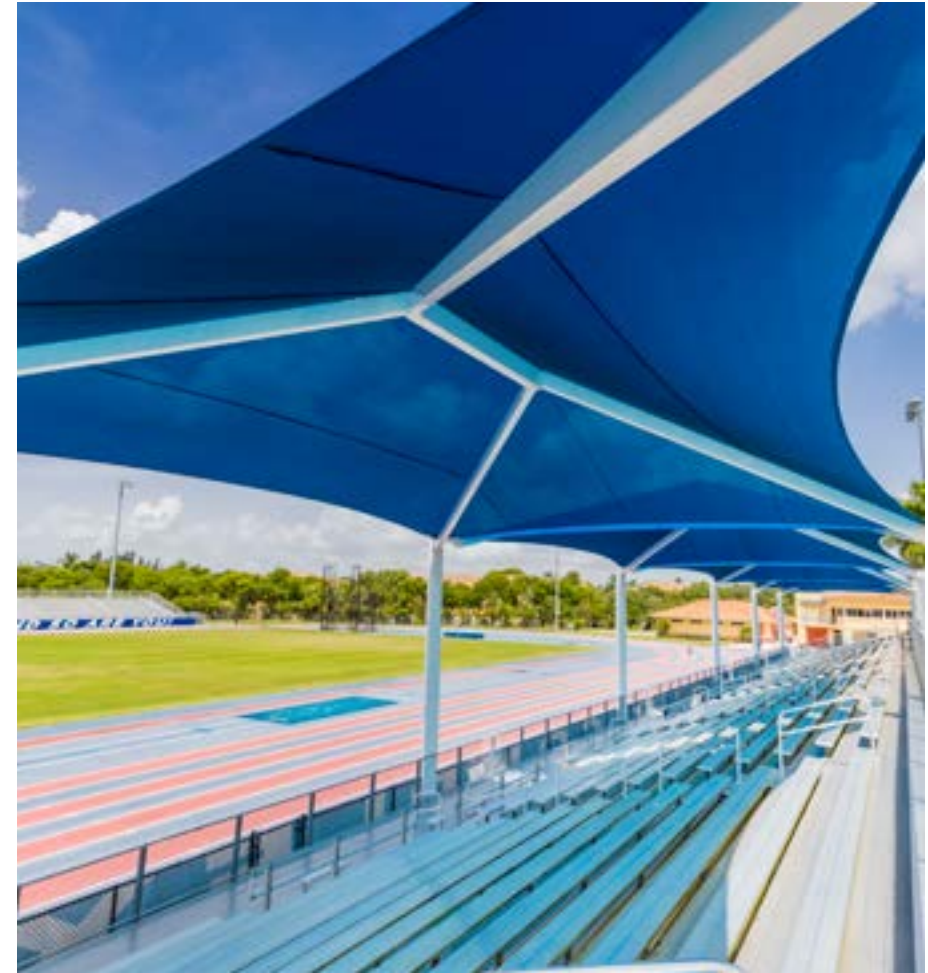

*Miramar, Florida*

**FEATURED PRODUCTS**

- Custom 261' x 37' Five-Dome Hip

**FEATURED COLORS**

White Powder Coat Frame

True Blue Traditional Fabric

**FEATURED PROJECT**

**H+H Shine Shop Adds Custom Shade to Car Wash Kiosk**