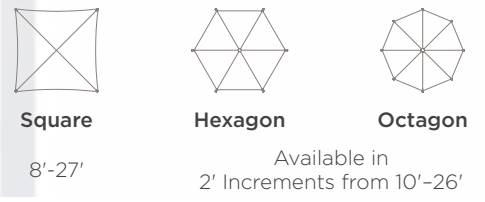

Surface or In-Ground Mount  
Custom Heights Available  
With or Without Glide Elbow™ (Available up to 30')  
Traditional Shade Fabric

Roof Design That Comes to a Point

**Single Post Umbrella**  
*economical shade solution*

- One of the most economical shades
- Cover up to nearly 600 square feet of space with a single unit

**SHAPES AND SIZES**

**OPTIONS, FEATURES, AND FABRIC**

Surface or In-Ground Mount  
8', 10', or 12' Height, Custom Heights Available  
With or Without Glide Elbow™  
Traditional Shade Fabric