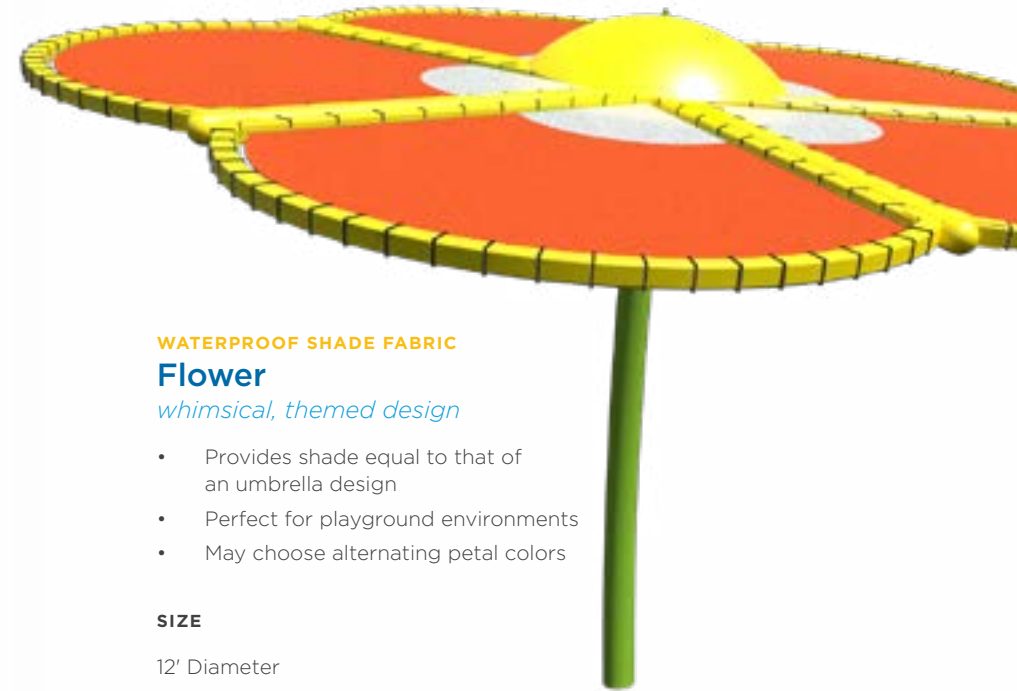

#### SIZE

15' and 21' Diameter

#### OPTIONS, FEATURES, AND FABRIC

Surface Mount  
11' (15' Dia.) or 12' Height (21' Dia.)  
Traditional Shade Fabric

Top View