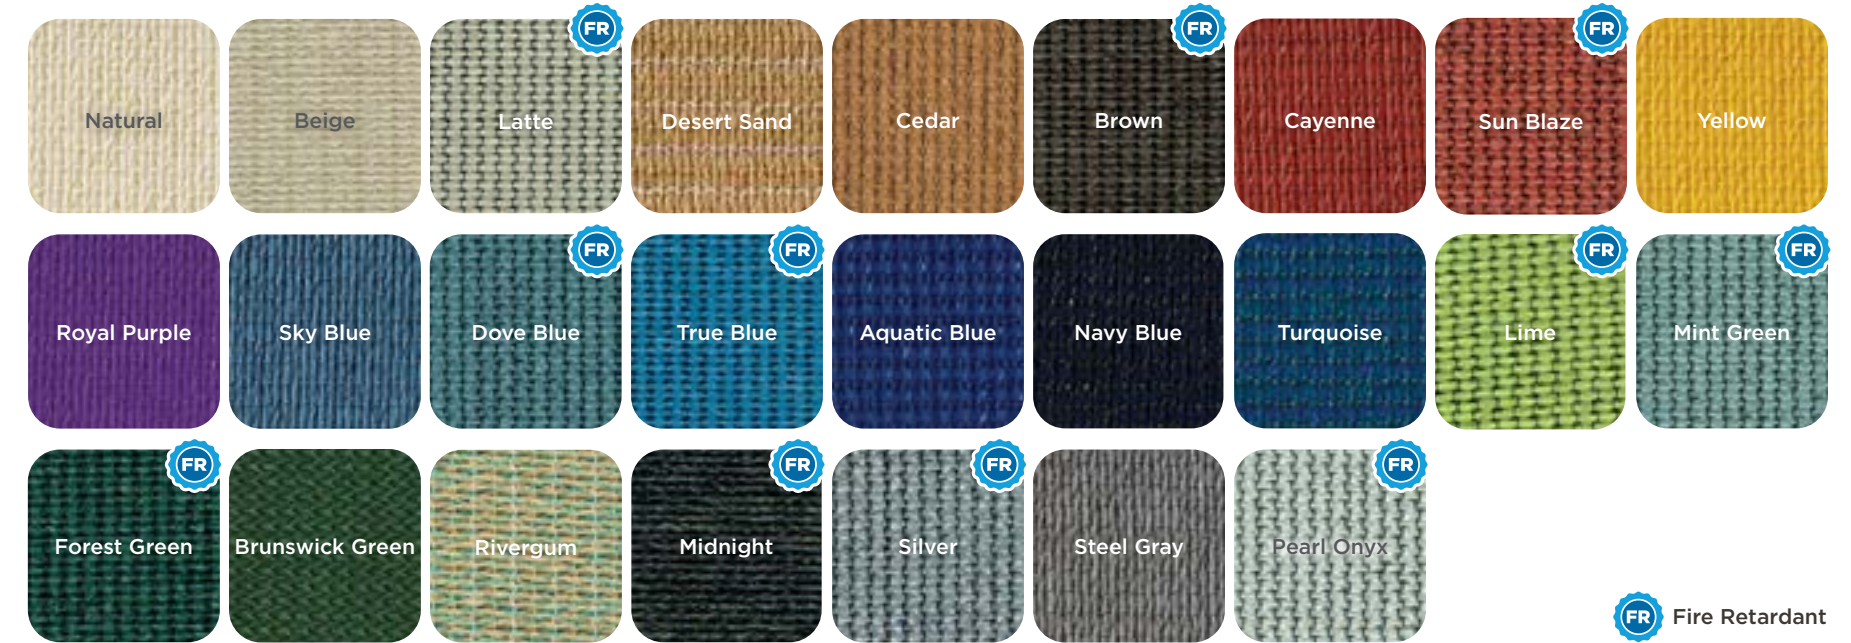

Traditional Fabric

This selection of fabric options includes colors that are California Fire Marshal certified and pass the NFPA 701 or ASTM E84 tests. Select color options are noted as flame retardant.

Dual Color Shade

Available for an upcharge exclusively for our Hypar Umbrella, Triangle Sail, and Hyperbolic Sail.