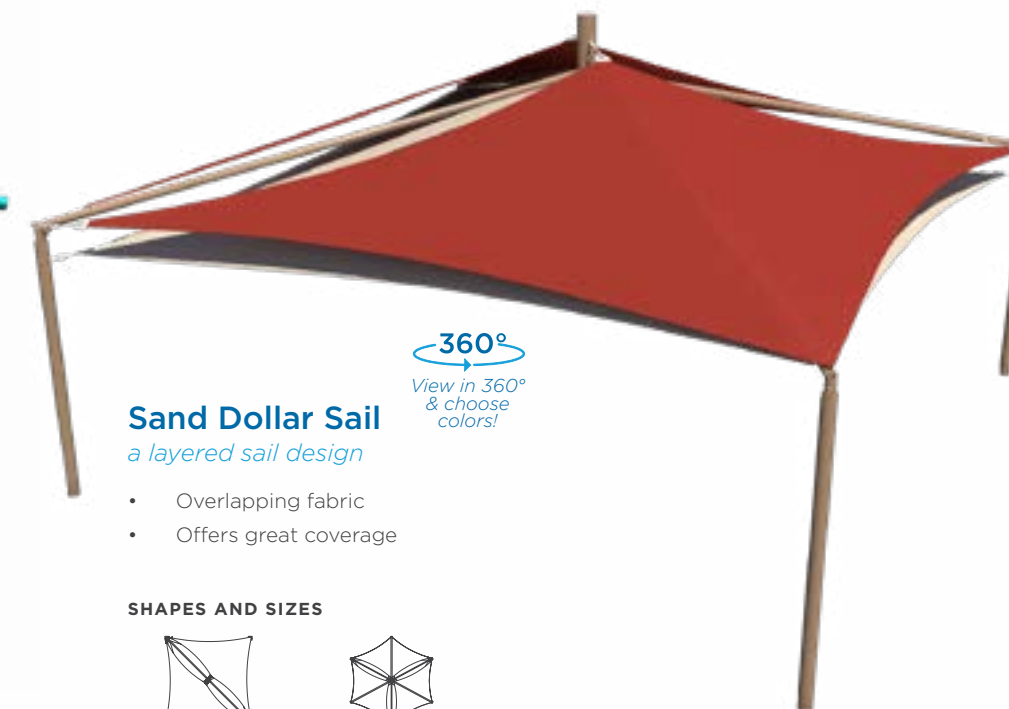

Sand Dollar Sail

a layered sail design

- Overlapping fabric
- Offers great coverage

SHAPES AND SIZES

Square
20', 28'

Hexagon
20', 28'

OPTIONS, FEATURES, AND FABRIC

Surface or In-Ground Mount
8', 10', or 12' Height, Custom Heights Available
Traditional Shade Fabric