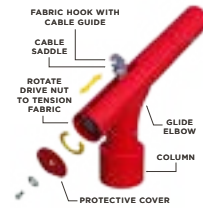

### Glide Elbow™

Our Glide Elbow™ quick release mechanism allows for easy installation and removal of your fabric — in the case of a fabric refresh or inclement weather. All you need is a wrench or cordless drill (with the right sized socket). What's more, metal-on-metal wear is minimized with our fabric hook connection. Our Glide Elbow™ is backed by a [1-year limited warranty](#).