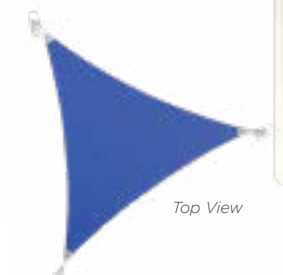

DUAL SHADE FABRIC OPTION

Hypar Umbrella

unique, low-profile canopy

- Ideal for shading pools and guest areas
- Unique look
- Features a low-profile canopy that will not obstruct your view

SIZES

10'-20'

OPTIONS, FEATURES, AND FABRIC

Surface or In-Ground Mount
8', 10', or 12' Height, Custom Heights Available
With Glide Elbow™
Traditional or Dual Shade Fabric

Tilt and Swivel Umbrella

custom angles during installation

- Tilt and swivel this umbrella during installation for maximum sun protection based on your location
- Once installed, the canopy will not continue to swivel or tilt to different degrees

SIZES

8'-18' Square

OPTIONS, FEATURES, AND FABRIC

Surface or In-Ground Mount
8', 10', or 12' Height, Custom Heights Available
With or Without Glide Elbow™
Traditional Shade Fabric

Tilt and Swivel During Installation

Dual Column Umbrella

no post interference

- Great for shading picnic tables and benches as space between columns allows for placement of amenities
- Easy installation
- More affordable than a traditional four post hip structure

SIZES

10' x 20'	12' x 18'	14' x 20'
12' x 16'	12' x 20'	14' x 24'

OPTIONS, FEATURES, AND FABRIC

Surface or In-Ground Mount
8' or 10' Height
With or Without Glide Elbow™
Traditional Shade Fabric

360°

View in 360° & choose colors!

DUAL SHADE FABRIC OPTION

Triangle Sail

practical solution for all spaces

- Great solution for all spaces, large or small
- Design has many practical uses — from shading picnic tables to entire pools
- Custom to every space

Sail size limited to 50' per triangular edge for Traditional Shade Fabric and limited to 50' x 50' x 50' triangular edges for Dual Shade Fabric.

OPTIONS, FEATURES, AND FABRIC

Surface or In-Ground Mount
8', 10', or 12' Height, Custom Heights Available
Traditional or Dual Shade Fabric