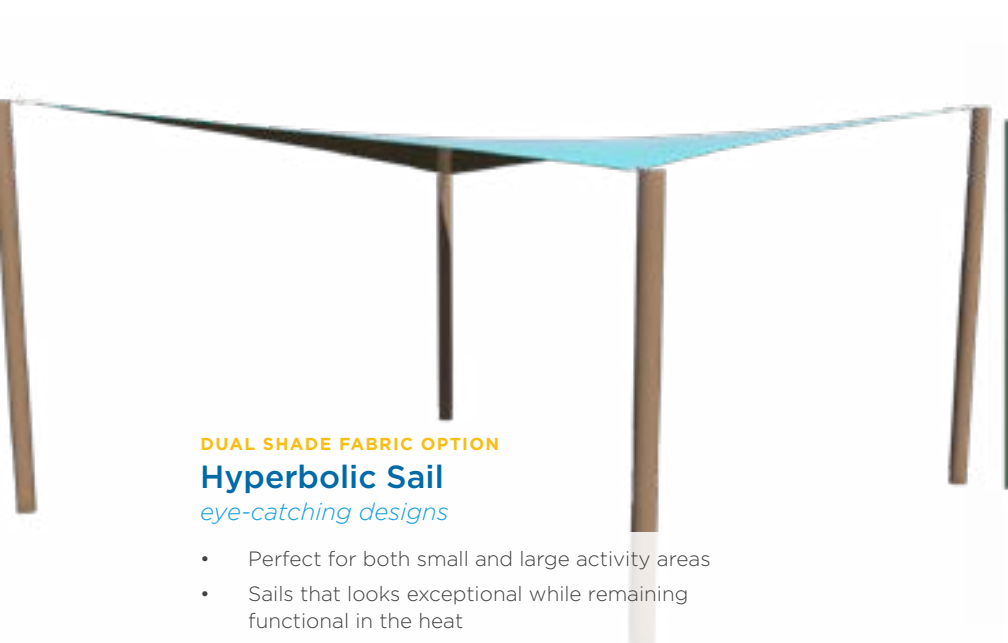

DUAL SHADE FABRIC OPTION

Hyperbolic Sail

eye-catching designs

- Perfect for both small and large activity areas
- Sails that looks exceptional while remaining functional in the heat

Sail size limited to 35' per edge.

OPTIONS, FEATURES, AND FABRIC

Surface or In-Ground Mount
8', 10', or 12' Height, Custom Heights Available
Traditional or Dual Shade Fabric

*For spans exceeding 35', please contact your SRP Shade representative.