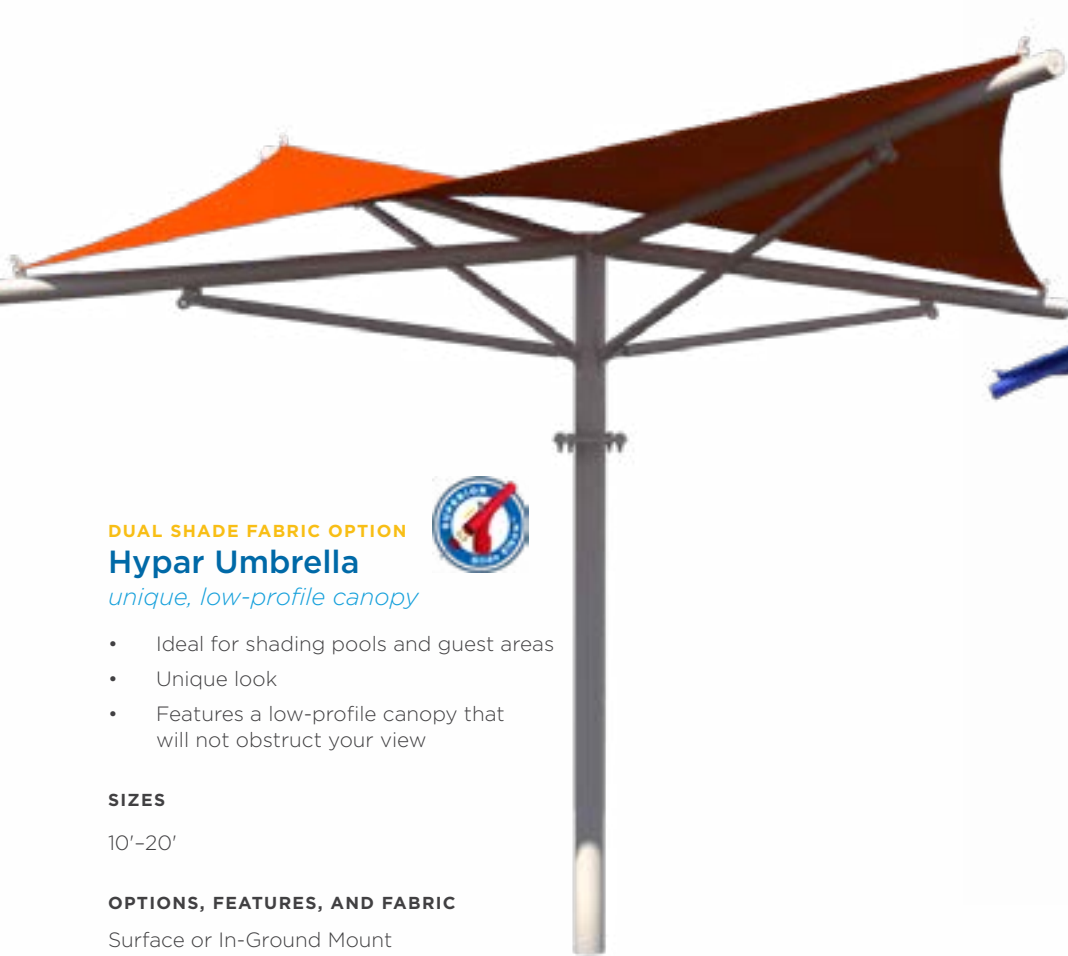

- Use in different weather conditions
- Waterproof fabric propels water and keeps space below dry

**SHAPE AND SIZES**

**OPTIONS, FEATURES, AND FABRIC**

Surface or In-Ground Mount  
8' or 10' Height, Custom Heights Available  
Exclusively Made With Glide Elbow™  
Waterproof Shade Fabric

**SHAPE AND SIZES**

**OPTIONS, FEATURES, AND FABRIC**

Surface or In-Ground Mount  
8' or 10' Height, Custom Heights Available  
Exclusively Made With Glide Elbow™  
Waterproof Shade Fabric

**DUAL SHADE FABRIC OPTION**