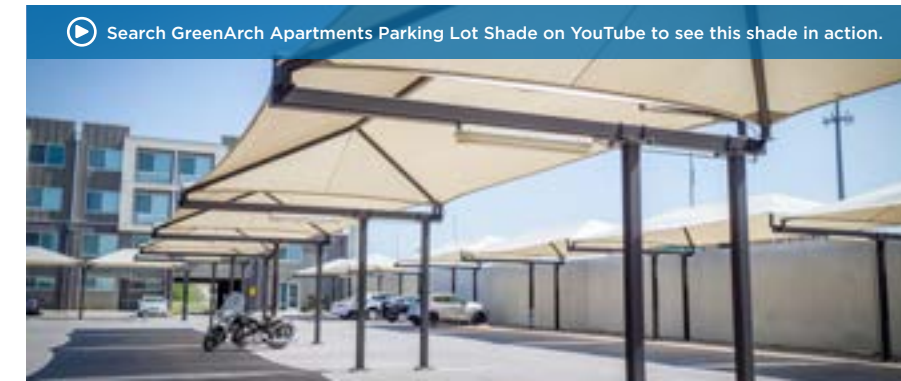

Search GreenArch Apartments Parking Lot Shade on YouTube to see this shade in action.